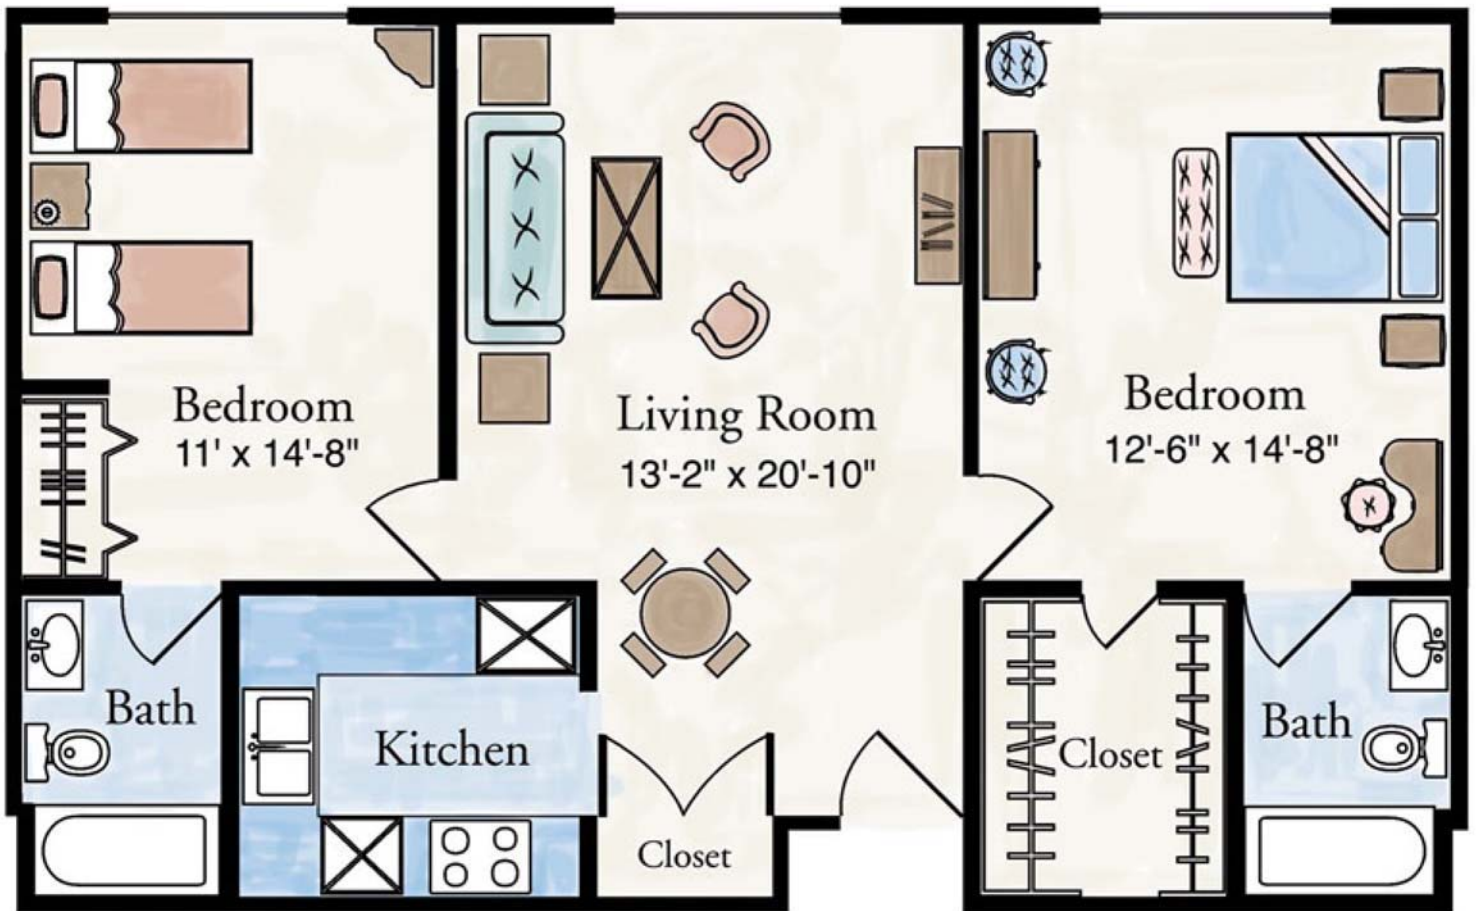

# TRADITIONAL

911 SQ. FT.

2 BEDROOM / 2 BATHROOMS

7373 E. 29th St.  
N. Wichita, KS 67226  
Phone (316) 636-1000  
Fax (316) 636-5790