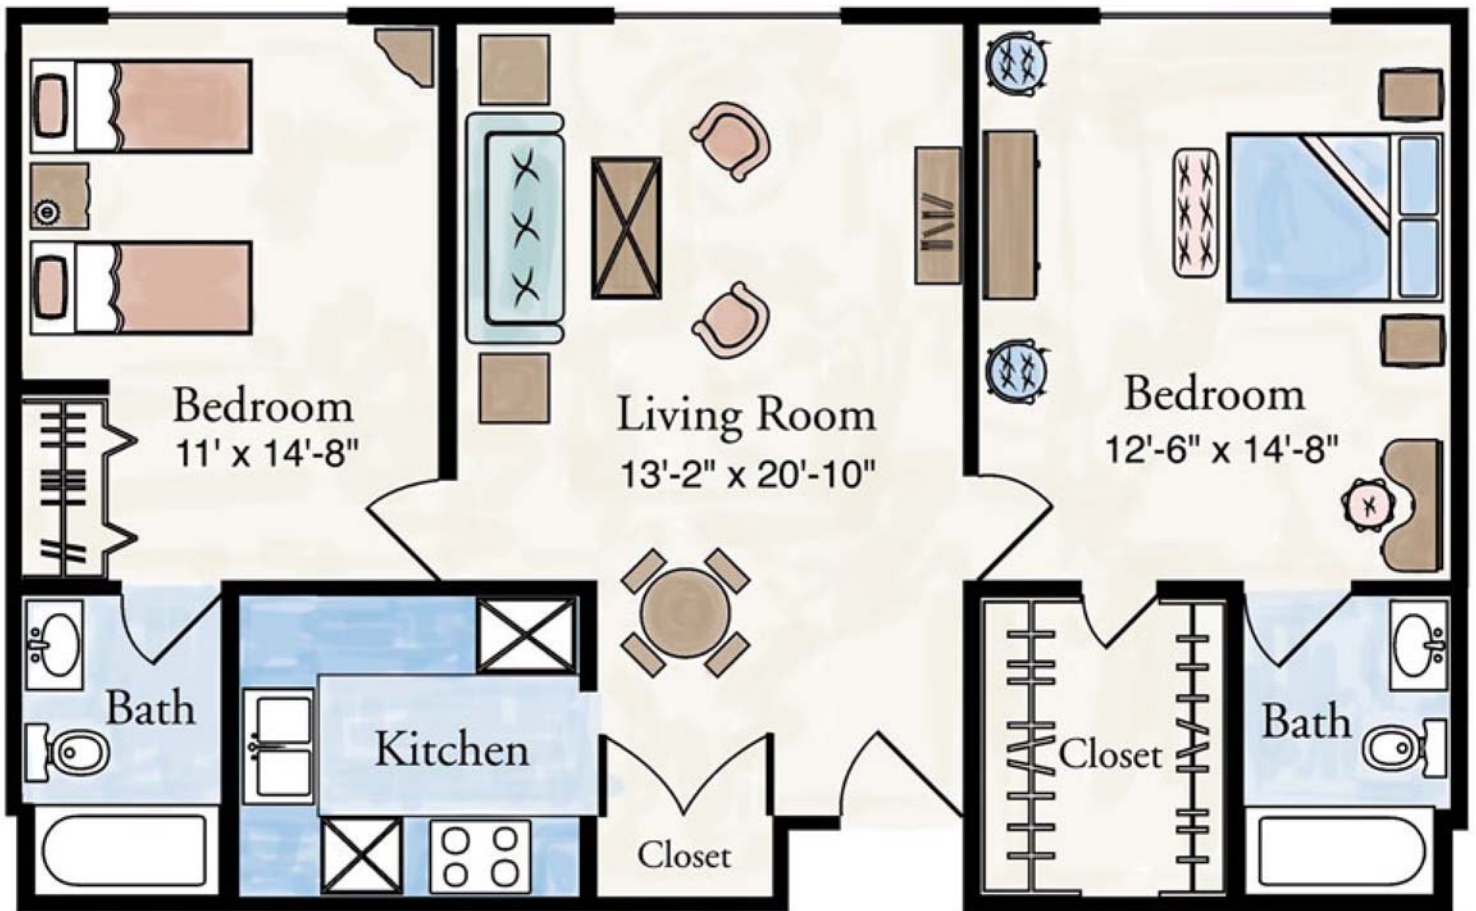

TRADITIONAL

911 SQ. FT.

2 BEDROOM / 2 BATHROOMS

7373 E. 29th St.
N. Wichita, KS 67226
Phone (316) 636-1000
Fax (316) 636-5790